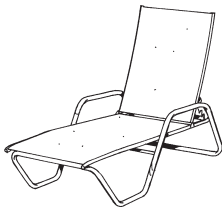

GARDENELLA SLING COLLECTION Pages 38-39

15 Year Residential Warranty

Stacking
Arm
Chair

	Gloss White	Textured Ivory	Textured Aspen Green	Textured Black	Textured Aged Bronze	Textured Espresso	Textured Pewter	Textured Mahogany	Textured Canyon	PRICE INDEX	Grade
	7675	7676	767G	7678	767A	767E	767P	767H	767C	\$000	A
										\$000	B
										\$000	C
										\$000	D
Overall Width	24"	Overall Height	34"	Overall Depth	28.5"	Seat Height	17"	Arm Height	24"	Pack Unit/ctn	4
		Weight per ctn	39lbs.	Carton Cube	22.7 ft3						CQ

Swivel
Rocker

	Gloss White	Textured Ivory	Textured Aspen Green	Textured Black	Textured Aged Bronze	Textured Espresso	Textured Pewter	Textured Mahogany	Textured Canyon	PRICE INDEX	Grade
	7655	7656	765G	7658	765A	765E	765P	765H	765C	\$000	A
										\$000	B
										\$000	C
										\$000	D
Overall Width	24"	Overall Height	34"	Overall Depth	27"	Seat Height	17"	Arm Height	23"	Pack Unit/ctn	2
		Weight per ctn	36lbs.	Carton Cube	24.4ft3						CQ

Stacking
Bar
Stool

	Gloss White	Textured Ivory	Textured Aspen Green	Textured Black	Textured Aged Bronze	Textured Espresso	Textured Pewter	Textured Mahogany	Textured Canyon	PRICE INDEX	Grade
	*2095	*2096	*209G	*2098	*209A	*209E	*209P	*209H	*209C	\$000	A
										\$000	B
										\$000	C
										\$000	D
Overall Width	20.5"	Overall Height	29"	Overall Depth	23.75"	Seat Height	29"	Arm Height	---	Pack Unit/ctn	2
		Weight per ctn	22.5 lbs.	Carton Cube	10.6 ft3						CQ

Four-
Position
Stacking
Chaise
Lounge

	Gloss White	Textured Ivory	Textured Aspen Green	Textured Black	Textured Aged Bronze	Textured Espresso	Textured Pewter	Textured Mahogany	Textured Canyon	PRICE INDEX	Grade
	7625	7626	762G	7628	762A	762E	762P	762H	762C	\$000	A
										\$000	B
										\$000	C
										\$000	D
Overall Width	26"	Overall Height	34"	Overall Depth	63"	Seat Height	14.5"	Arm Height	19.5"	Pack Unit/ctn	2
		Weight per ctn	38.5lbs.	Carton Cube	25.5 ft3						CQ