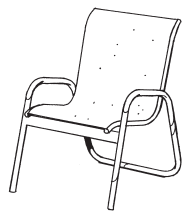

GARDENELLA SLING COLLECTION Pages 38-39

15 Year Residential Warranty

Stacking
Arm
Chair

	Gloss White	Textured Ivory	Textured Aspen Green	Textured Black	Textured Aged Bronze	Textured Espresso	Textured Pewter	Textured Mahogany	Textured Canyon	PRICE INDEX	Grade
	7675	7676	767G	7678	767A	767E	767P	767H	767C	\$000	A
										\$000	B
										\$000	C
										\$000	D
Overall Width	24"	Overall Height	34"	Overall Depth	28.5"	Seat Height	17"	Arm Height	24"	Pack Unit/ctn	4
		Weight per ctn	39lbs.	Carton Cube	22.7 ft3						CQ

Swivel
Rocker

	Gloss White	Textured Ivory	Textured Aspen Green	Textured Black	Textured Aged Bronze	Textured Espresso	Textured Pewter	Textured Mahogany	Textured Canyon	PRICE INDEX	Grade
	7655	7656	765G	7658	765A	765E	765P	765H	765C	\$000	A
										\$000	B
										\$000	C
										\$000	D
Overall Width	24"	Overall Height	34"	Overall Depth	27"	Seat Height	17"	Arm Height	23"	Pack Unit/ctn	2
		Weight per ctn	36lbs.	Carton Cube	24.4ft3						CQ

Stacking
Bar
Stool

	Gloss White	Textured Ivory	Textured Aspen Green	Textured Black	Textured Aged Bronze	Textured Espresso	Textured Pewter	Textured Mahogany	Textured Canyon	PRICE INDEX	Grade
	*2095	*2096	*209G	*2098	*209A	*209E	*209P	*209H	*209C	\$000	A
										\$000	B
										\$000	C
										\$000	D
Overall Width	20.5"	Overall Height	29"	Overall Depth	23.75"	Seat Height	29"	Arm Height	---	Pack Unit/ctn	2
		Weight per ctn	22.5 lbs.	Carton Cube	10.6 ft3						CQ

Four-
Position
Stacking
Chaise
Lounge

	Gloss White	Textured Ivory	Textured Aspen Green	Textured Black	Textured Aged Bronze	Textured Espresso	Textured Pewter	Textured Mahogany	Textured Canyon	PRICE INDEX	Grade
	7625	7626	762G	7628	762A	762E	762P	762H	762C	\$000	A
										\$000	B
										\$000	C
										\$000	D
Overall Width	26"	Overall Height	34"	Overall Depth	63"	Seat Height	14.5"	Arm Height	19.5"	Pack Unit/ctn	2
		Weight per ctn	38.5lbs.	Carton Cube	25.5 ft3						CQ