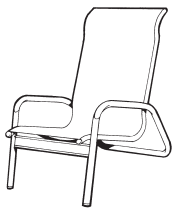

GARDENELLA SLING COLLECTION Pages 38-39

15 Year Residential Warranty

Stacking
Arm
Chair

	Gloss White	Textured Ivory	Textured Aspen Green	Textured Black	Textured Aged Bronze	Textured Espresso	Textured Pewter	Textured Mahogany	Textured Canyon	PRICE INDEX	Grade
	7675	7676	767G	7678	767A	767E	767P	767H	767C	\$000	A
										\$000	B
										\$000	C
										\$000	D
Overall Width	24"	Overall Height	34"	Overall Depth	28.5"	Seat Height	17"	Arm Height	24"	Pack Unit/ctn	4
		Weight per ctn	39lbs.	Carton Cube	22.7 ft3						CQ

Swivel
Rocker

	Gloss White	Textured Ivory	Textured Aspen Green	Textured Black	Textured Aged Bronze	Textured Espresso	Textured Pewter	Textured Mahogany	Textured Canyon	PRICE INDEX	Grade
	7655	7656	765G	7658	765A	765E	765P	765H	765C	\$000	A
										\$000	B
										\$000	C
										\$000	D
Overall Width	24"	Overall Height	34"	Overall Depth	27"	Seat Height	17"	Arm Height	23"	Pack Unit/ctn	2
		Weight per ctn	36lbs.	Carton Cube	24.4ft3						CQ

Stacking
Bar
Stool

	Gloss White	Textured Ivory	Textured Aspen Green	Textured Black	Textured Aged Bronze	Textured Espresso	Textured Pewter	Textured Mahogany	Textured Canyon	PRICE INDEX	Grade
	*2095	*2096	*209G	*2098	*209A	*209E	*209P	*209H	*209C	\$000	A
										\$000	B
										\$000	C
										\$000	D
Overall Width	20.5"	Overall Height	29"	Overall Depth	23.75"	Seat Height	29"	Arm Height	---	Pack Unit/ctn	2
		Weight per ctn	22.5 lbs.	Carton Cube	10.6 ft3						CQ

Four-
Position
Stacking
Chaise
Lounge

	Gloss White	Textured Ivory	Textured Aspen Green	Textured Black	Textured Aged Bronze	Textured Espresso	Textured Pewter	Textured Mahogany	Textured Canyon	PRICE INDEX	Grade
	7625	7626	762G	7628	762A	762E	762P	762H	762C	\$000	A
										\$000	B
										\$000	C
										\$000	D
Overall Width	26"	Overall Height	34"	Overall Depth	63"	Seat Height	14.5"	Arm Height	19.5"	Pack Unit/ctn	2
		Weight per ctn	38.5lbs.	Carton Cube	25.5 ft3						CQ