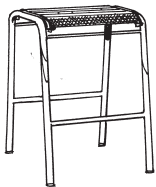

GARDENELLA SLING COLLECTION Pages 38-39

15 Year Residential Warranty

Stacking
Arm
Chair

	Gloss White	Textured Ivory	Textured Aspen Green	Textured Black	Textured Aged Bronze	Textured Espresso	Textured Pewter	Textured Mahogany	Textured Canyon	PRICE INDEX	Grade
	7675	7676	767G	7678	767A	767E	767P	767H	767C	\$000	A
										\$000	B
										\$000	C
										\$000	D
Overall Width	24"	Overall Height	34"	Overall Depth	28.5"	Seat Height	17"	Arm Height	24"	Pack Unit/ctn	4
		Weight per ctn	39lbs.	Carton Cube	22.7 ft3						CQ

Swivel
Rocker

	Gloss White	Textured Ivory	Textured Aspen Green	Textured Black	Textured Aged Bronze	Textured Espresso	Textured Pewter	Textured Mahogany	Textured Canyon	PRICE INDEX	Grade
	7655	7656	765G	7658	765A	765E	765P	765H	765C	\$000	A
										\$000	B
										\$000	C
										\$000	D
Overall Width	24"	Overall Height	34"	Overall Depth	27"	Seat Height	17"	Arm Height	23"	Pack Unit/ctn	2
		Weight per ctn	36lbs.	Carton Cube	24.4ft3						CQ

Stacking
Bar
Stool

	Gloss White	Textured Ivory	Textured Aspen Green	Textured Black	Textured Aged Bronze	Textured Espresso	Textured Pewter	Textured Mahogany	Textured Canyon	PRICE INDEX	Grade
	*2095	*2096	*209G	*2098	*209A	*209E	*209P	*209H	*209C	\$000	A
										\$000	B
										\$000	C
										\$000	D
Overall Width	20.5"	Overall Height	29"	Overall Depth	23.75"	Seat Height	29"	Arm Height	---	Pack Unit/ctn	2
		Weight per ctn	22.5 lbs.	Carton Cube	10.6 ft3						CQ

Four-
Position
Stacking
Chaise
Lounge

	Gloss White	Textured Ivory	Textured Aspen Green	Textured Black	Textured Aged Bronze	Textured Espresso	Textured Pewter	Textured Mahogany	Textured Canyon	PRICE INDEX	Grade
	7625	7626	762G	7628	762A	762E	762P	762H	762C	\$000	A
										\$000	B
										\$000	C
										\$000	D
Overall Width	26"	Overall Height	34"	Overall Depth	63"	Seat Height	14.5"	Arm Height	19.5"	Pack Unit/ctn	2
		Weight per ctn	38.5lbs.	Carton Cube	25.5 ft3						CQ