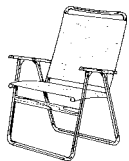

TELAWEAVE FOLDING COLLECTION Pages 78-79

Folding
Arm
Chair

Style	Overall Width	Seat Height	Overall Height	Unit/ ctn	Weight per ctn	Carton Cube
*911	25"	16"	36"	2	14lbs.	4.4 ft3

PRICE INDEX
\$___

Folding
Rocker

Style	Overall Width	Seat Height	Overall Height	Unit/ ctn	Weight per ctn	Carton Cube
*916	25"	16"	36"	1	10lbs.	3.8 ft3

PRICE INDEX
\$___

Multi-Position
Folding
Chaise
Lounge

Style	Overall Width	Seat Height	Overall Height	Unit/ ctn	Weight per ctn	Carton Cube
*919	26"	13"	38"	1	10.5lbs.	6 ft3