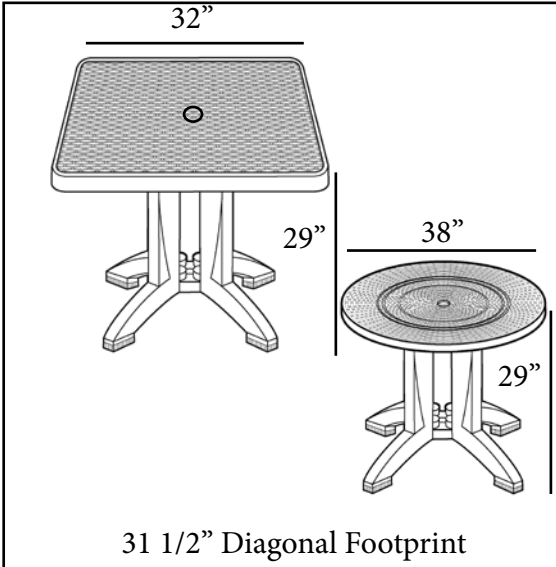

COMMERCIAL RESIN FURNITURE

Your best value for Food Service & Hospitality!

EXTERIOR

HAVANA

32" Square & 38" Round Resin Folding Tables with Umbrella Hole

Features & Benefits **Warranty: 1 Yr.**

- Fashionable 3D wicker decor without the maintenance - nor the cost
- Coordinates with Grosfillex HAVANA sidechairs and armchairs.
- Easy to clean with soap and water or a mild detergent.
- Large 4-prong pedestal base for extra stability.
- Pedestal base folds to allow tabletop to tilt for easy storage.
- Will stay cool in the sun.
- Will retain its color, texture, and finish with little maintenance.
- Two adjustable leg levelers to balance the table on uneven surfaces.
- Umbrella hole and plug will accommodate any Grosfillex® umbrella with a 1 1/2" pole.
- Table base will accommodate Grosfillex® resin umbrella base with filling cap.
- Easy to set up, quick to tear down for end of season storage.

Product Specifications						
Product Description	Reference Number	Color	UPC Code	Weight Each (lbs.)	Master Pack	Master Pack Volume (cu. ft.)
Havana 32" Square Resin Folding Table with umbrella hole	US743037	Espresso	139838	22.50	2	8.43
38" Round Resin Folding Table with umbrella hole	US215037	Espresso	141060	24.20	1	4.45
	US215008	Tobacco	141053			
	US215004	White	141046			